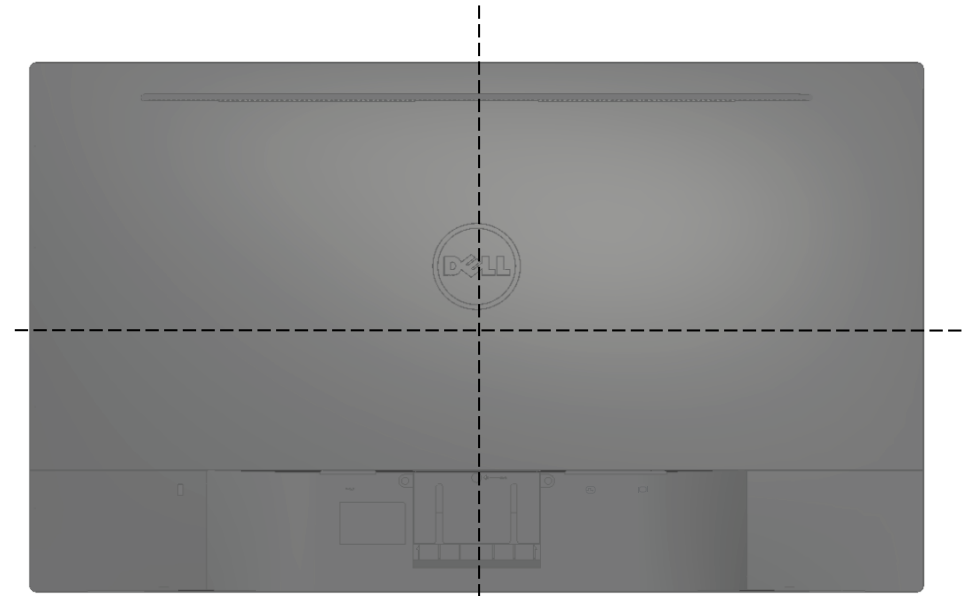

SE2416HM Outline Dimensions

Nominal Dimensions
Unit: mm/(inch)

Back view of Monitor without stand